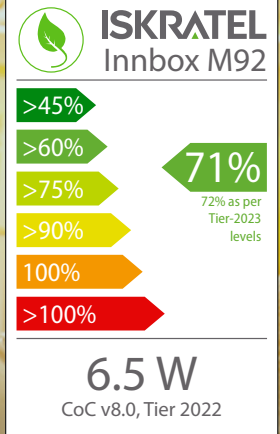

WiFi 6

Iskratel Innbox M92

Supreme EasyMesh™-compliant
Agent Access Point and Controller

יִסְרָטֵל
powered by
ISKRATEL

Iskratel Innbox M92 is an EasyMesh™ compliant mesh Wi-Fi agent access point and controller that guarantees whole-home Wi-Fi coverage with multi-gigabit wireless, seamless roaming, automatic network optimisation and routing, allowing you to fully utilise the wireless network. Enjoying advanced services and multiple ultra-high-definition TV streams over home Wi-Fi network has never been easier.